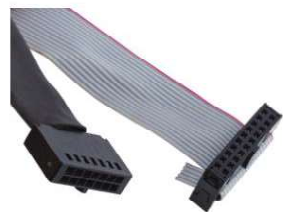

USB Type C 24P Male to USB Type C 24P L=1500mm  
P/N:USBA-UBSF31C-240D-1500(Length custom)

USB 3.0 Male 4P to ip 8P Cable  
P/N:CAB-USPIP-09D-XXXX(Length)

Cell phone probe Type-C to C Cable  
P/N:USBA-UBS31C-240D-XXXX(Length)

Harness assembly is the total combination of a string of wires and cables that transmit information

2.54mm 14P female Housing to 2.54mm IDC Female Flat Cable  
P/N:FCA-IDC254-14D-XXXX(Length)

2.54mm 10P IDC Female to XH 2.5mm 10P Female Flat Cable  
P/N:FCA-IDC254-10D-XXXX(Length)