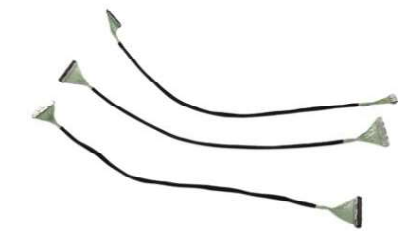

Animal B-ultrasound medical 256 core coaxial axis wire

P/N:HCA-SOU-256D-XXXX(Length)

Gastroscope Typc-c master head turn IDC 0.6 punctured the turn wire

P/N:HCA-H06-12D-XXXX(Length)

HRS FX15S-41P-GND to JAE FI-RE51CL Wire Harness

P/N:HCA-FX15S-41D-XXXX(Length)

I-pex20454-40t-to jae fi-re51cl wire harness

P/N:CAB-LVDS-51D-XXXX(Length)

MINI SAS HD 4i\*2 Wire Harness

P/N:CAB-SAS-12D-XXXX(Length)

I-PEX:20847-030T-02转 LOTES:ABA-WAF-767-P01 Wire Harness

P/N:CAB-LVDS-30D-XXXX(Length)

HRS:DF80-50P-0.5SD(51)\*2 Wire Harness

P/N:CAB-DF80-50D-XXXX(Length)

128P custom version of Male to Female Wire Harness

P/N:CAB-LVDS-128D-XXXX(Length)

I-PEX:20438-030T-11 to HSG:215P 70202-3000

P/N:CAB-IPEX-03D-XXXX(Length)

I-PEXP20454-30P\*2Wire Harness

P/N:CAB-IPEX-30D-XXXX(Length)

FPC 24T\*2 Cable-I-PEXP20454-30P\*2Wire Harness

P/N:CAB-FPC-24D-XXXX(Length)

HRS:DF80-40P-0.5SD\*2 Wire Harness

P/N:CAB-DF80-40D-XXXX(Length)