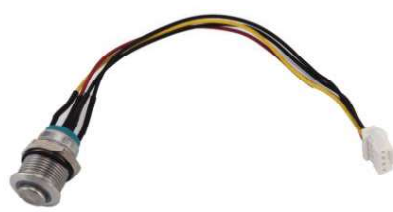

Off-on self-locking switch wire
P/N:HCA-SWT-03-XXXX(Length)