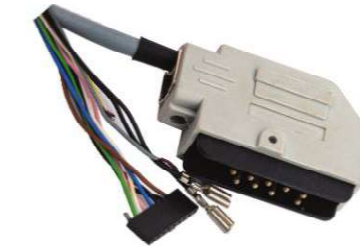

P/N:CAB-FPC-24D-XXXX(Length)

HRS:DF80-40P-0.5SD*2 Wire Harness

P/N:CAB-DF80-40D-XXXX(Length)

Automobile wiring harness is the main body of the network of automobile circuit. Without wiring harness, there is no automotive circuit. Wire harness refers to the contact terminal (connector) made of copper punching and wire and cable compression, after the outside remolding pressure insulation or external metal shell, with wire harness bundle to form a connection circuit components. The wire harness industry chain includes wire and cable, connectors, processing equipment, wire harness manufacturing and downstream application industry, the wire harness is widely used, can be used in automobiles, household appliances, computers and communication equipment, various electronic instruments and other aspects, the body wiring harness connects the whole body

Car wiring harness

P/N:HCA-HB254-20D-XXXX(Length)

Auto On-board built-in wiring harness

HCA-CAR-AS-XXXX(Length)

Vending machine integrated wiring harness

P/N:HCA-SHOP-AS-XXXX(Length)

I Power wiring harness for automotive billboards

P/N:HCA-SHOP-CAR-XXXX(Length)

JAE CBM-124162 20P Vehicle central control Wire Harness

P/N:CAB-CBM-20D-XXXX(Length)

Car relay 4P extension Wire Harness

P/N:CAB-REL-04D-XXXX(Length)

Outdoor street lamp assembly Wire Harness

P/N:CAB-LAMP-02D-XXXX(Length)

Car navigation wire harness

P/N:HCA-CAR-08D-XXXX(Length)

Excavator control Wire Harness

HCA-EXC-09D-XXX(Length)

Outdoor street lamp power cord Wire

P/N:CAB-LAMP-02-XXXX(Length)