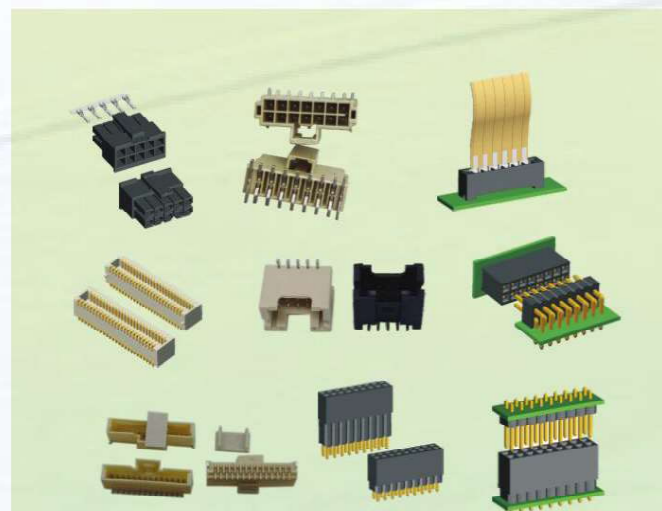

目录索引 CATALOG INDEX

LVDS

P 04-05

AUTO WIRE HARNESS

P 06

WATER-PROOF WIRE

P 07

USB

P 08

FLAT CABLE AND WIRE HARNESS

P 09-10

For more details about connectors welcome to check our connectors catalogue

For more details about spring loaded pin welcome to check our spring loaded pin catalogue

LVDS (Low Voltage Differential Signaling, namely low voltage differential signal) interface, also known as RS-644 bus interface, is a data transmission and interface technology proposed only in the 1990s. LVDS interface is a digital video signal transmission mode developed by NS National Semiconductor Company to overcome the disadvantages of high power consumption and high field rate data in TTL level mode. Because of its low pressure and low current drive mode, low noise and low power consumption are achieved. LVDS technology has the characteristics of low power consumption, low error rate, low crosstalk and low radiation. Its transmission medium can be copper PCB connection or balance cable. LVDS has been more and more widely used in the systems with high requirements for signal integrity, low jitter and common modeling, and it is common in LCD TV

Car wiring harness

P/N:HCA-HB254-20D-XXXX(Length)

Auto On-board built-in wiring harness

HCA-CAR-AS-XXXX(Length)

Vending machine integrated wiring harness

P/N:HCA-SHOP-AS-XXXX(Length)

I Power wiring harness for automotive billboards